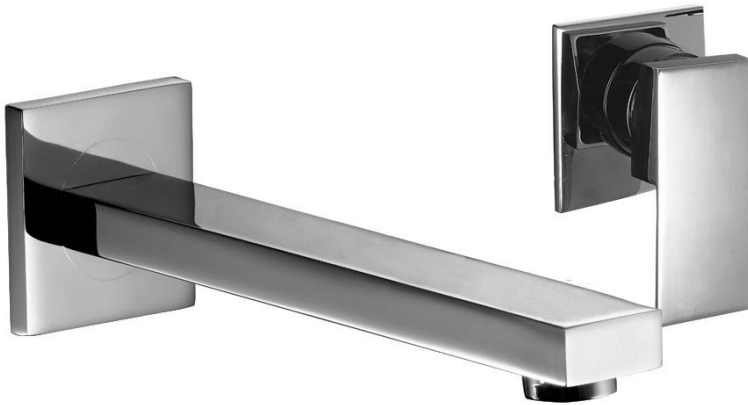

# VALLEY

VF-751468C

Affordable Luxury

Lavatory Faucet

## Features:

Wall mount lavatory faucet

Finish	Net Weight	Gross Weight (kgs)	Shipping Dimensions
Chrome			

Customer Service Call  
Toll Free: 1.877.398.8827  
Web Site: [www.valleyacrylic.com](http://www.valleyacrylic.com)  
Email: [purchasing@valleyacrylic.com](mailto:purchasing@valleyacrylic.com)  
Fax: 604.820.0124