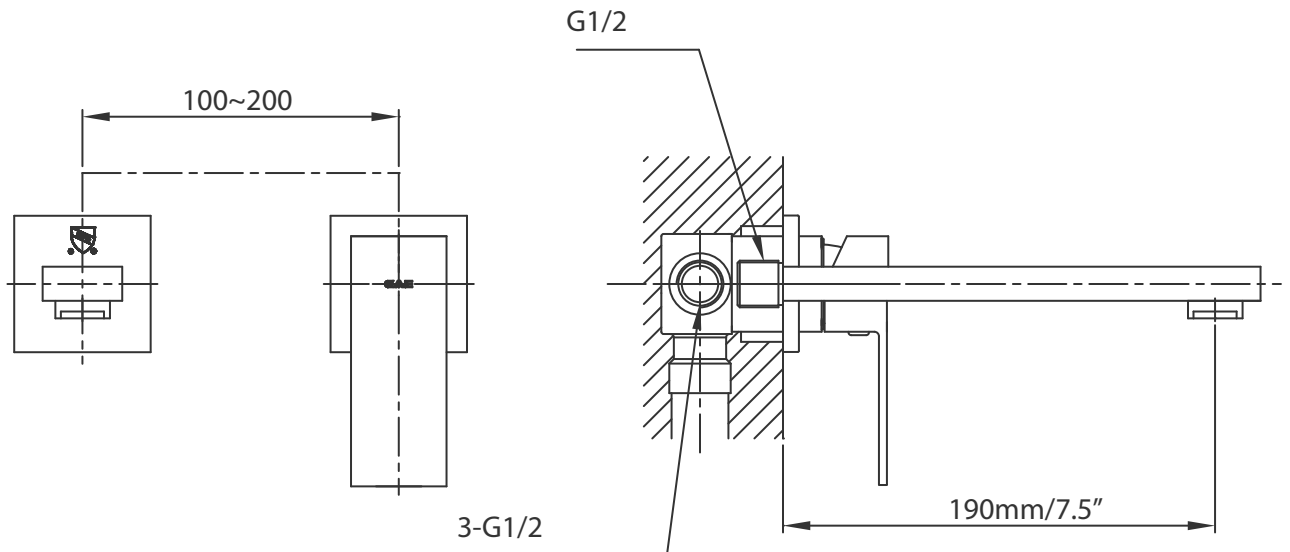

## Features:

Wall mount lavatory faucet

Finish	Net Weight	Gross Weight (kgs)	Shipping Dimensions
Chrome			

Customer Service Call  
Toll Free: 1.877.398.8827  
Web Site: [www.valleyacrylic.com](http://www.valleyacrylic.com)  
Email: [purchasing@valleyacrylic.com](mailto:purchasing@valleyacrylic.com)  
Fax: 604.820.0124

Measurements may vary  $\pm 5$ mm  
(Diagram not to scale)